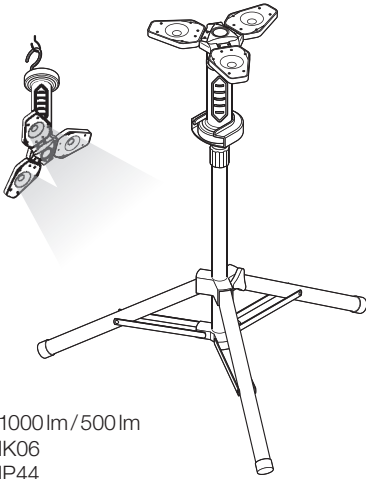

OSRAM LEDinspect® BASIC
PROFESSIONAL 180

- 180lm/80lm/40lm
- IK06
- IP44

OSRAM LEDinspect® PRO
FLOODER SPACESHIP 2000

- 1000lm/500lm/500lm
- IK06
- IP44

OSRAM LEDinspect® PRO
FLOODER HELICOPTER 1000

- 1000lm/500lm
- IK06
- IP44