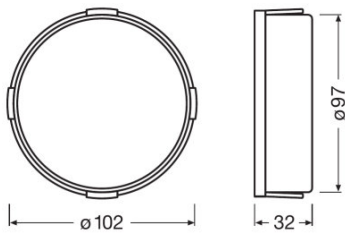

#### Dimensions & weight

Diameter	97.0 mm
Product weight	50.00 g